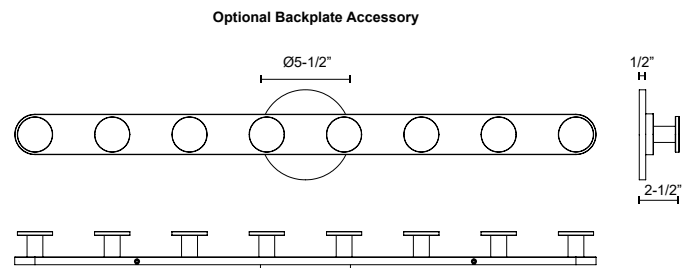

EDNA VL63336

VANITY

PROJECT

SPECIFICATION DETAILS

Fixture Dimensions	W36" x H2-1/2" x E2"
Light Source	AC LED Module
Wattage	23W
Total Lumens	1700lm
Delivered Lumens	550lm
Voltage	120V
Color Temperature	3000K
CRI (Ra)	90CRI
Optional Color Temps	2700K - 5000K Available, Minimum Order Quantities Apply
LED Rated Life	50,000 hours
Dimming	100% - 10%, ELV Dimmer (Not Included)
Diffuser Details	Frosted PC Diffuser
ADA Compliant	Yes
Location	Damp
Illumination Direction	All-Direction
Mounting Style	All Orientation; Wall;
Canopy Dimensions	D5-1/2" x E1/2"
Paint Finish	BK02; BN01; CH01;

* For custom options, consult factory for details.

* For warranty information, please visit www.kuzcolighting.com/warranty

DESCRIPTION

With architectural rods of illumination paired with strong Black, Chrome, and Polished Nickel metal finishes, this collection makes a subtle, yet bold statement in any size bathroom setting.

Optional Backplate Accessory

KUZCO

CANADA: 19054 28TH AVENUE - SURREY, BC V3Z 6M3
USA: 3035 E. LONE MOUNTAIN ROAD - LAS VEGAS, NV 89081

WWW.KUZCOLIGHTING.COM

© 2021 KUZCO LIGHTING. ALL RIGHTS RESERVED.

COMMENT