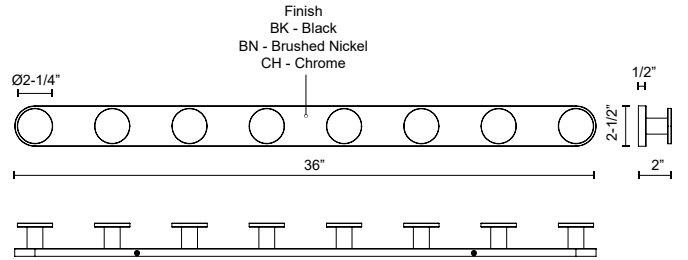

EDNA VL63336

VANITY

PROJECT

SPECIFICATION DETAILS

Fixture Dimensions	W36" x H2-1/2" x E2"
Light Source	AC LED Module
Wattage	23W
Total Lumens	1700lm
Delivered Lumens	550lm
Voltage	120V
Color Temperature	3000K
CRI (Ra)	90CRI
Optional Color Temps	2700K - 5000K Available, Minimum Order Quantities Apply
LED Rated Life	50,000 hours
Dimming	100% - 10%, ELV Dimmer (Not Included)
Diffuser Details	Frosted PC Diffuser
ADA Compliant	Yes
Location	Damp
Illumination Direction	All-Direction
Mounting Style	All Orientation; Wall;
Canopy Dimensions	D5-1/2" x E1/2"
Paint Finish	BK02; BN01; CH01;

* For custom options, consult factory for details.

* For warranty information, please visit www.kuzcolighting.com/warranty

DESCRIPTION

With architectural rods of illumination paired with strong Black, Chrome, and Polished Nickel metal finishes, this collection makes a subtle, yet bold statement in any size bathroom setting.

Optional Backplate Accessory

KUZCO

CANADA: 19054 28TH AVENUE - SURREY, BC V3Z 6M3
USA: 3035 E. LONE MOUNTAIN ROAD - LAS VEGAS, NV 89081

WWW.KUZCOLIGHTING.COM

© 2021 KUZCO LIGHTING. ALL RIGHTS RESERVED.

COMMENT